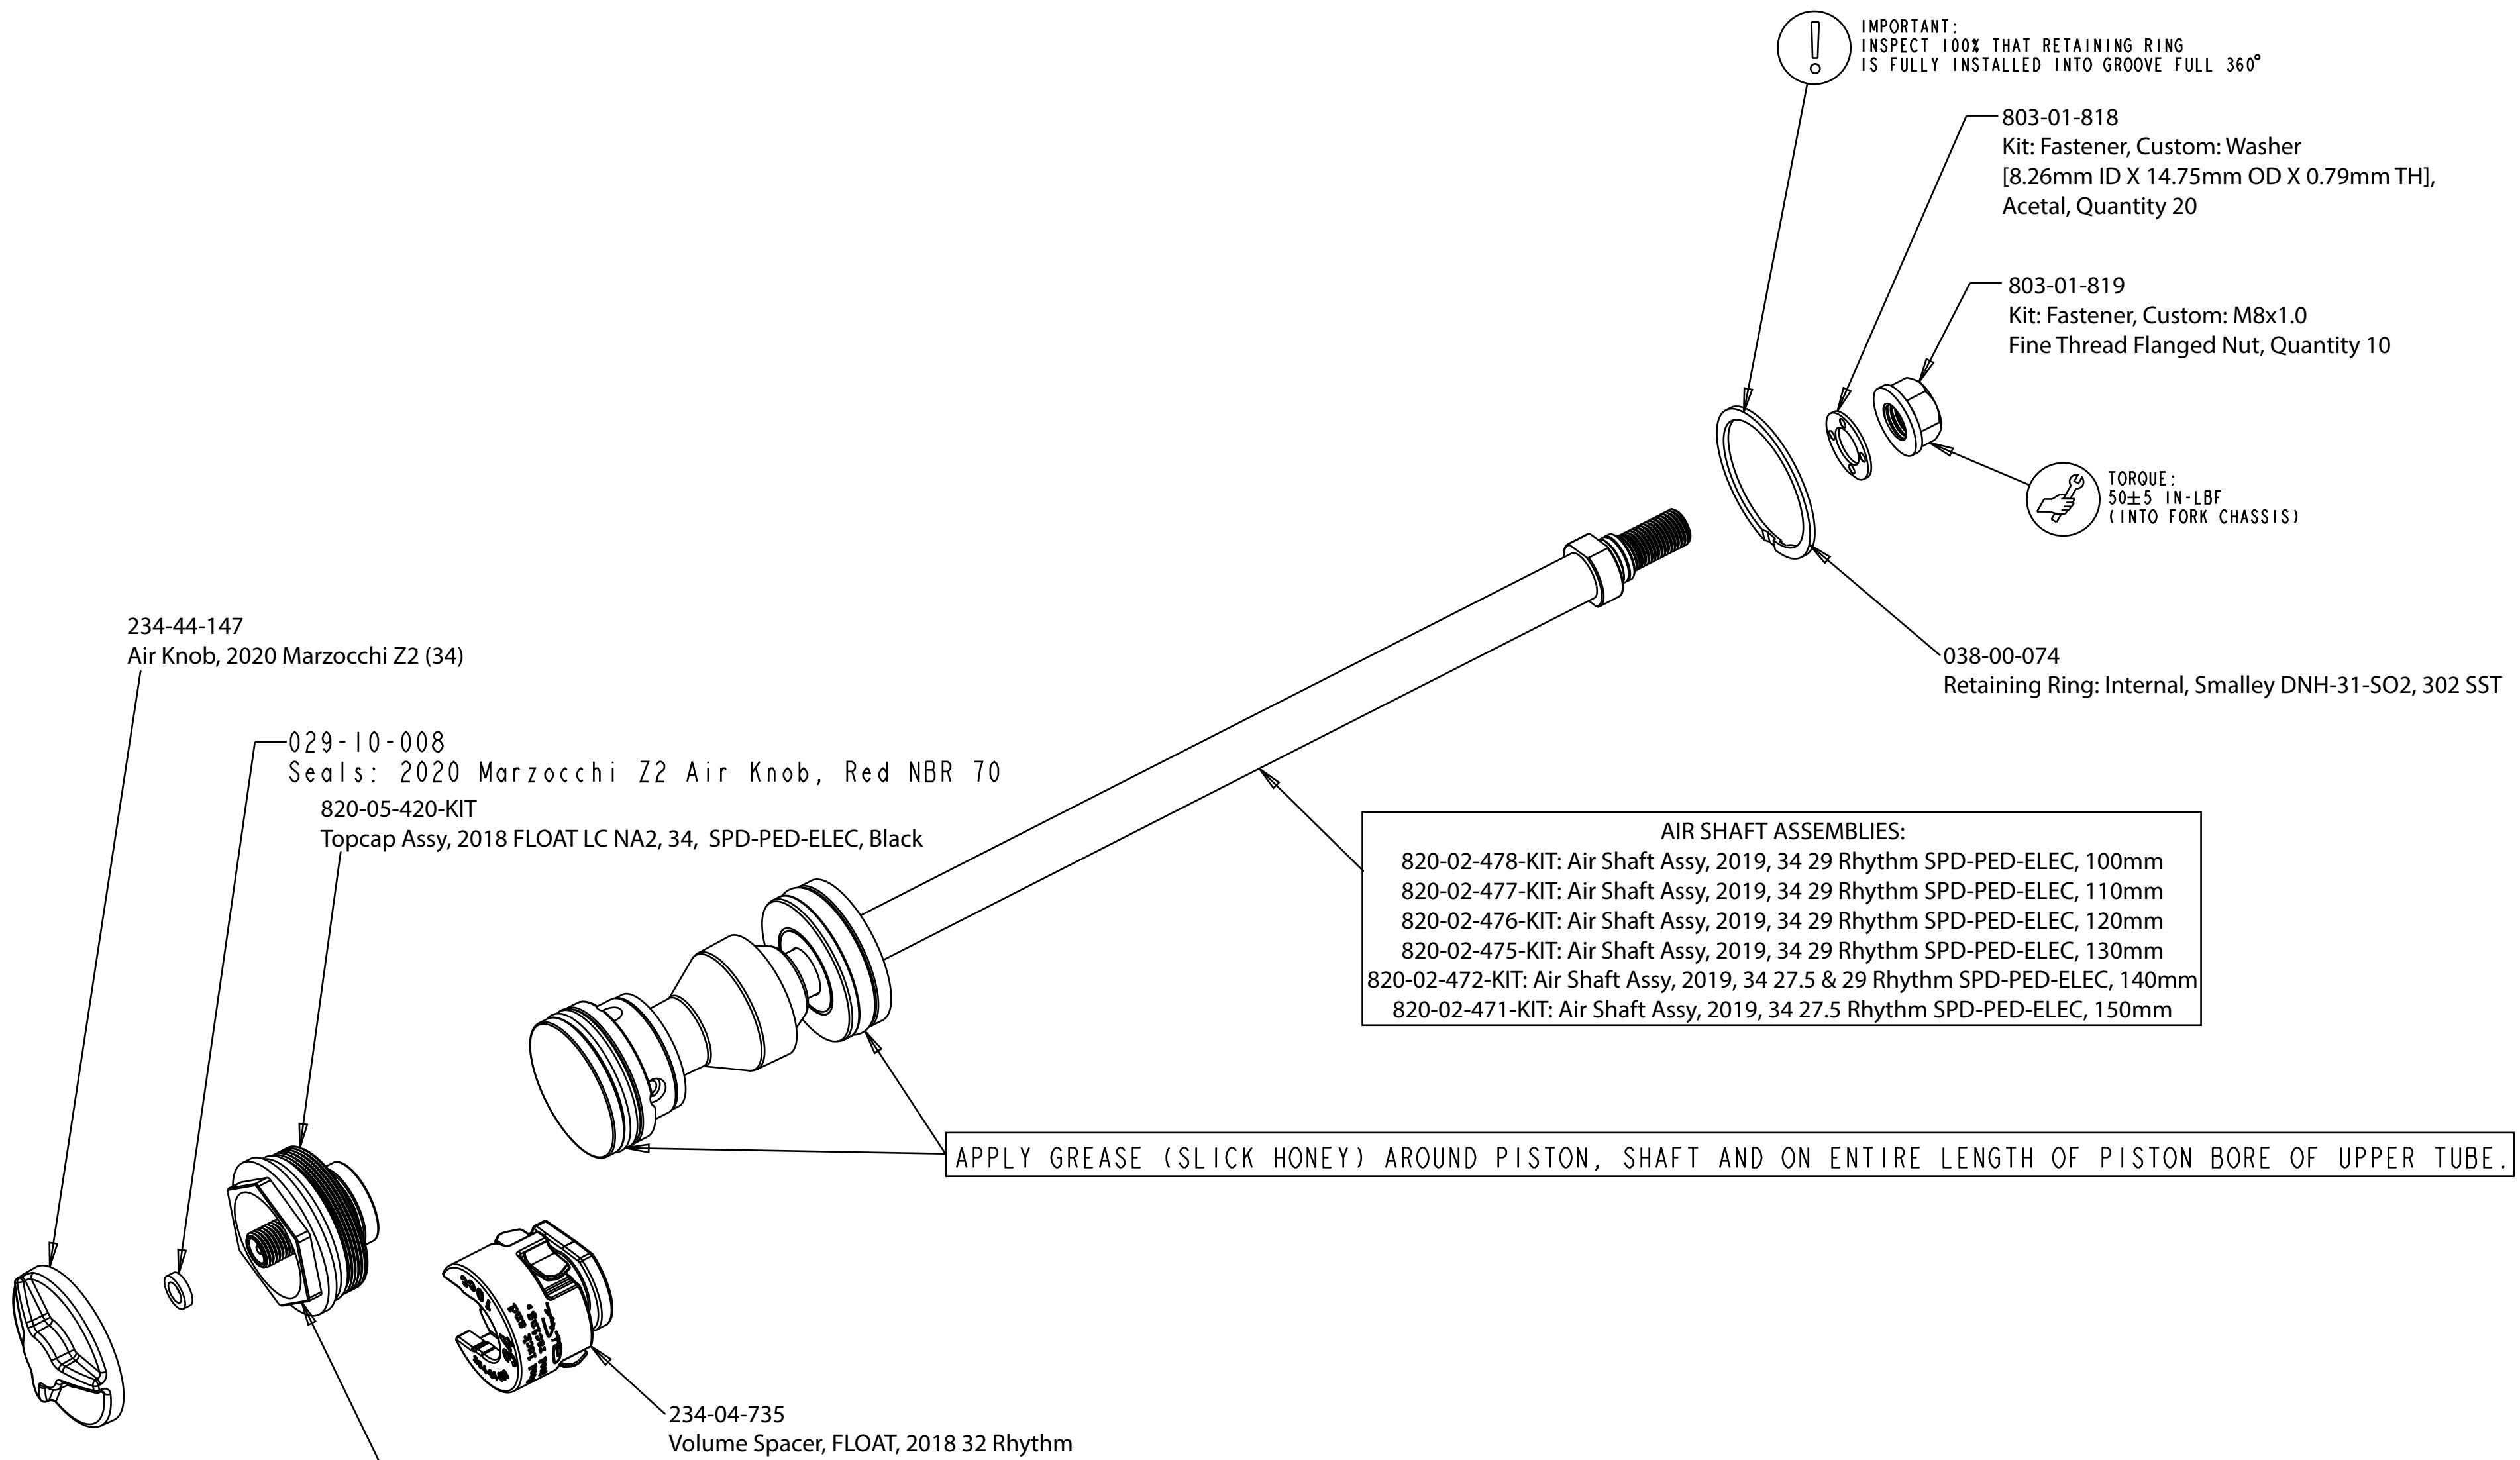

— PROPRIETARY —  
 THIS DOCUMENT CONTAINS CONFIDENTIAL, PROPRIETARY INFORMATION  
 THAT IS FOX PROPERTY. DO NOT DISCLOSE TO OR DUPLICATE  
 FOR OTHERS EXCEPT AS AUTHORIZED BY FOX.

 <b>marzocchi</b> <small>A FOX BRAND</small>	
<b>2020 Air Spring Assemblies, Marzocchi Z2 34 E-Bike+ 100-150, FLOAT</b>	
SIZE C	PART NO.
PLOT SCALE 1:1	SHEET 1 OF 1